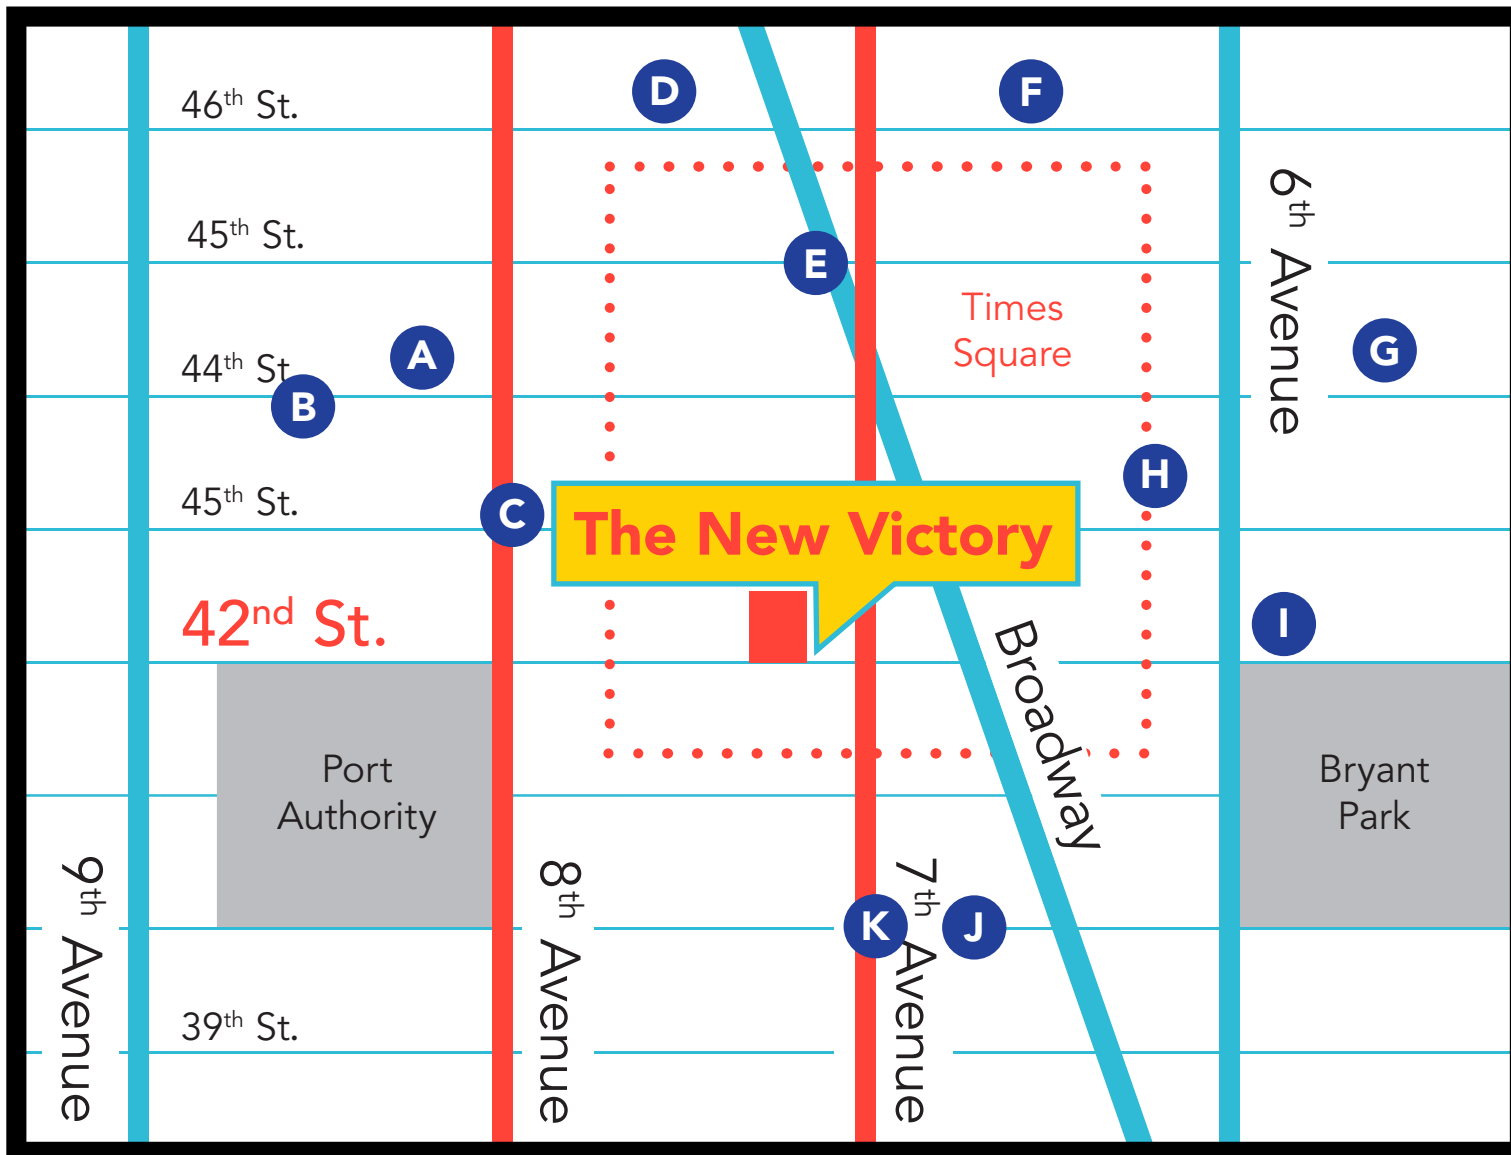

THE NEW VICTORY® THEATER Parking Map

- A** **EDISON PARK FAST**
307 W 44th St
Between 8th Ave and 9th Ave
- B** **EDISON PARK FAST**
332 W 44th St
Between 8th Ave and 9th Ave
- C** **ADVANCE PARKING LLC.**
249-253 West 43rd Street
Between 7th and 8th Ave
- D** **QUICK PARK**
Theater Lot
223 W 46 Street
Between Broadway and 8th Ave
- E** **ASTOR PARKING LLC**
1511-1515 Broadway
Between Broadway and 8th Ave
- F** **RESOURCE PARKING LLC**
164 West 46th Street
Between 7th Ave and 6th Ave
- G** **EDISON PARK FAST**
50 W 44th St
Between 5th Ave and 6th Ave
- H** **QUICK PARK**
1133 Garage
101-125 W 43 Street
Between 6th Ave and Broadway
- I** **1114 SIXTH PARKING LLC**
1114 Avenue of the Americas
Between 5th Ave and 6th Ave
- J** **ICON PARKING**
GLOBAL PARKING LLC
143-145 West 40th Street
Between 7th Ave and Broadway
- K** **136 W 40TH PARKING LLC**
136 W 40th Street
Between 7th Ave and Broadway